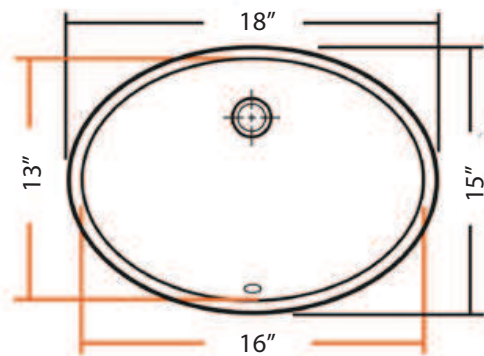

### SINK SPECIFICATIONS

MODEL VC1613WH/BI, 6" bowl depth

#### NOMINAL DIMENSIONS

Model VC1613WH shown

OVERALL	BOWL DEPTH	DRAIN
18" x 15"	6"	1-3/4"

1-3/4"

Model #	VC1613WH/BI
Color	White/Biscuit
Material	Vitreous China
Finish	Enameled
Mount Options	Under-mount
Overflow	Yes
Drain Size	1-3/4"
ADA Compliant	Yes