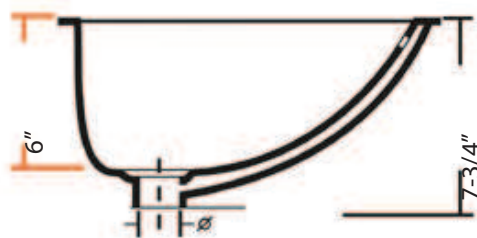

### SINK SPECIFICATIONS

MODEL VC1613WH/BI, 6" bowl depth

#### NOMINAL DIMENSIONS

Model VC1613WH shown

OVERALL	BOWL DEPTH	DRAIN
18" x 15"	6"	1-3/4"

1-3/4"

Model #	VC1613WH/BI
Color	White/Biscuit
Material	Vitreous China
Finish	Enameled
Mount Options	Under-mount
Overflow	Yes
Drain Size	1-3/4"
ADA Compliant	Yes